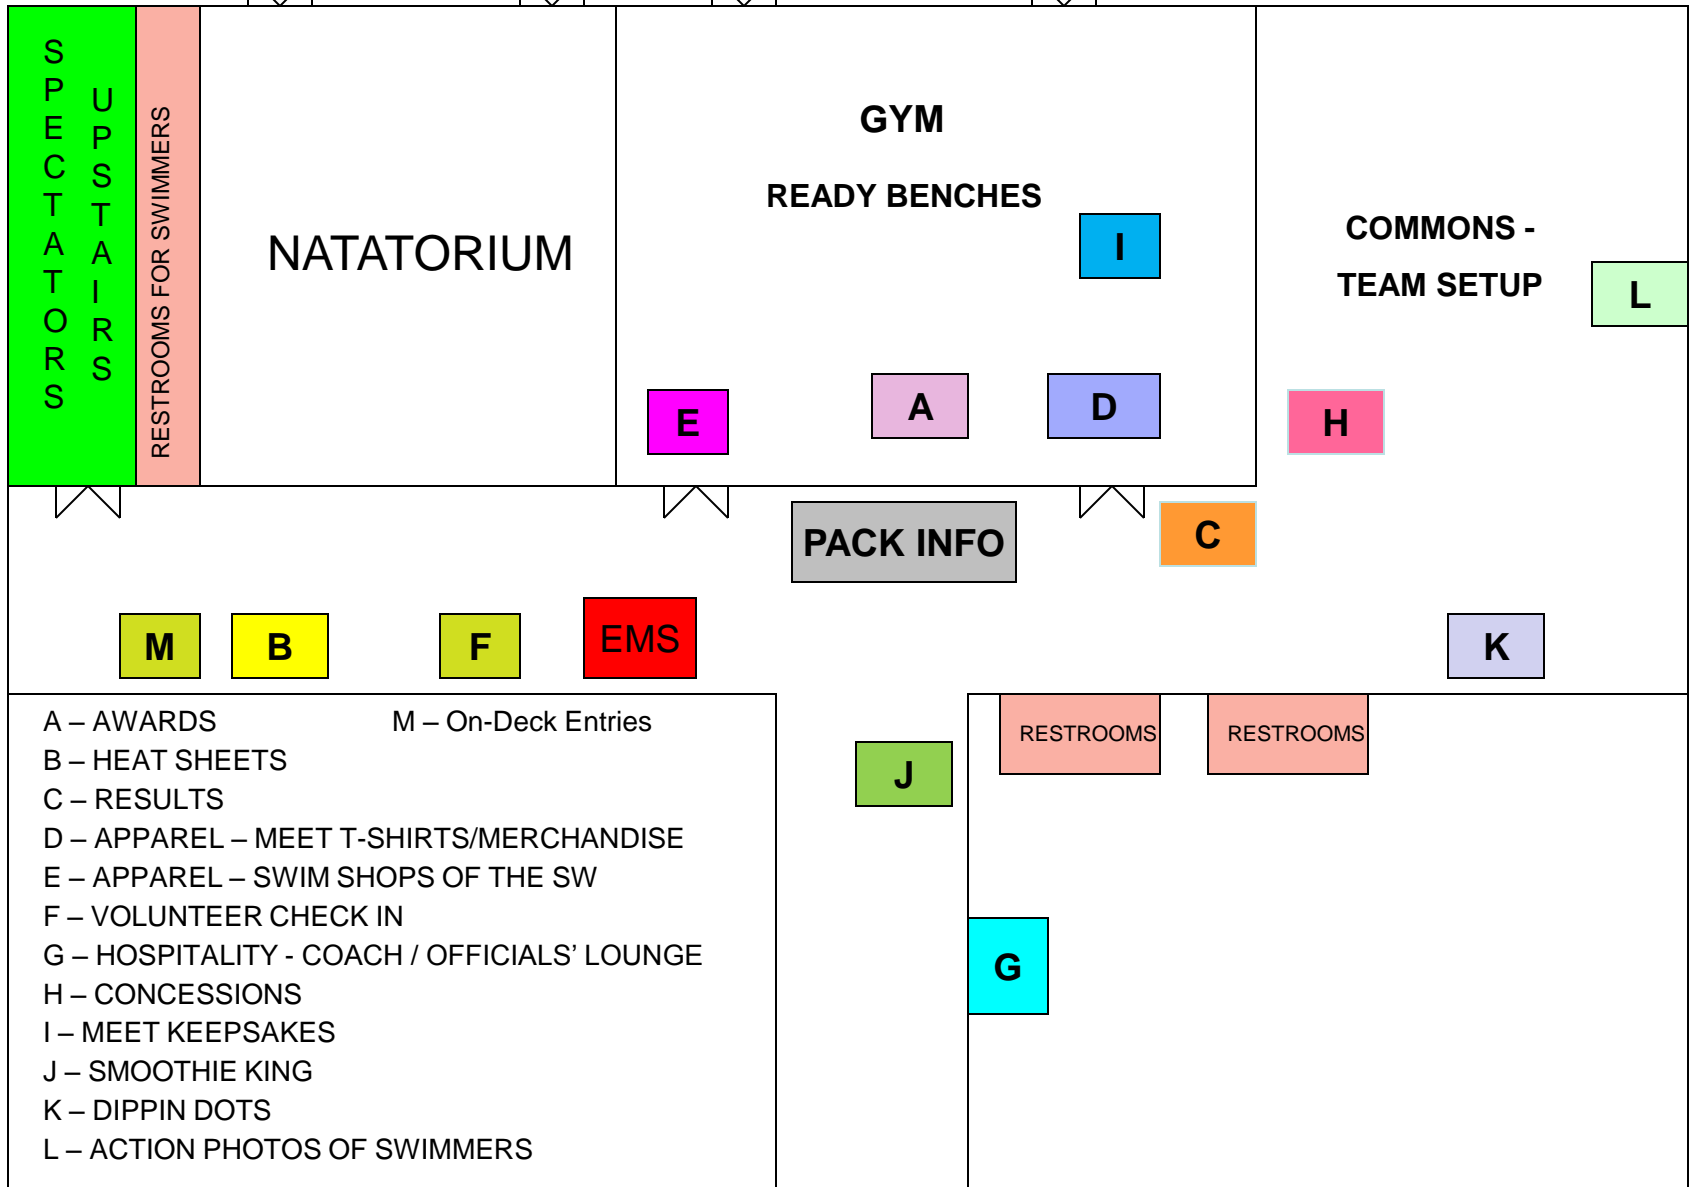

Swimmer's **ONLY** entrance / exit

S  
K  
O  
O  
S

Spectators' entrance

- A – AWARDS
  - B – HEAT SHEETS
  - C – RESULTS
  - D – APPAREL – MEET T-SHIRTS/MERCHANDISE
  - E – APPAREL – SWIM SHOPS OF THE SW
  - F – VOLUNTEER CHECK IN
  - G – HOSPITALITY - COACH / OFFICIALS' LOUNGE
  - H – CONCESSIONS
  - I – MEET KEEPSAKES
  - J – SMOOTHIE KING
  - K – DIPPIN DOTS
  - L – ACTION PHOTOS OF SWIMMERS
- M – On-Deck Entries

PARKING LOT

Spectators' entrance